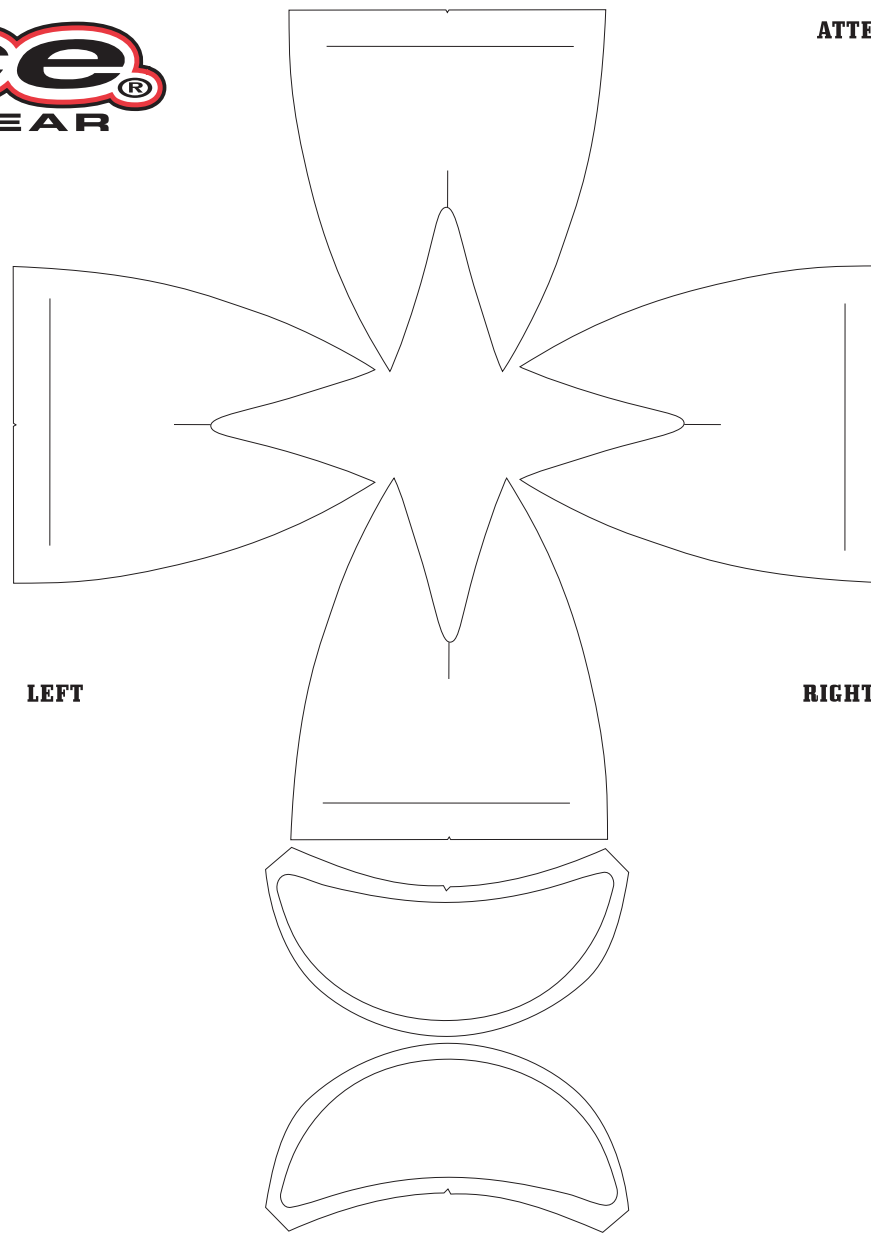

OPTIONAL "D" CUT DOME

LEFT

RIGHT

***PACE SPORTSWEAR TEMPLATE***

**STYLE : TRADITIONAL CAP**

**SIZES : ADULT ONE SIZE FITS ALL**

**PRINT METHOD : SPOT COLOR-VECTOR ONLY**

TRADITIONAL CAP COMP