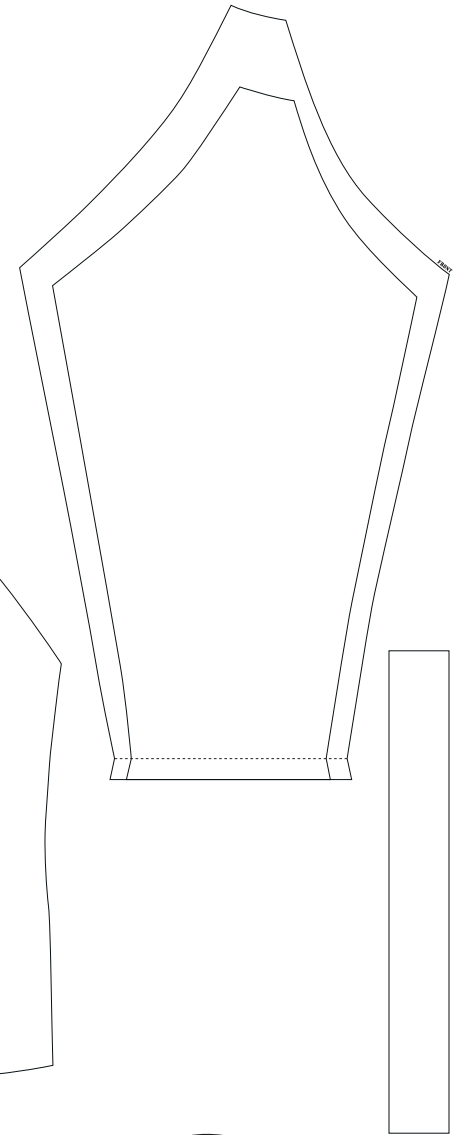

COLLAR

SIDE

FRONT

SIDE

BACK

PACE SPORTSWEAR TEMPLATE

STYLE : RAGLAN CYCLING WINDBREAKER

SIZES : ADULT S-2XL

PRINT METHOD : DIGITAL - VECTOR or RASTER

RAGLAN WINDBREAKER COMP