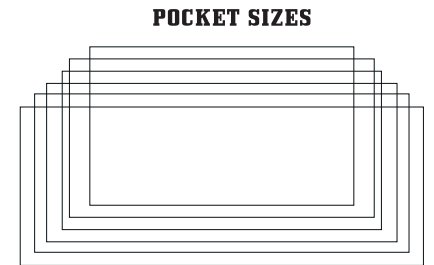

SLEEVES

SIDE

FRONT

SIDE

BACK

PACE SPORTSWEAR TEMPLATE

STYLE : LONG SLEEVE SET-IN CYCLING JERSEY

SIZES : ADULT S-3XL

PRINT METHOD : DIGITAL - VECTOR or RASTER

LONG SLEEVE SET-IN COMP