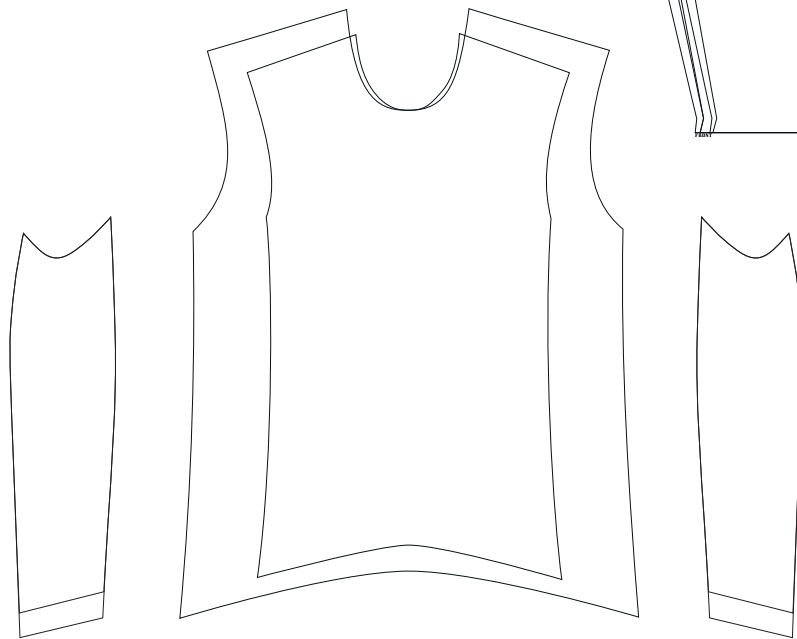

SLEEVES

SIDE

FRONT

SIDE

BACK

PACE SPORTSWEAR TEMPLATE

STYLE : LONG SLEEVE SET-IN CYCLING JERSEY

SIZES : ADULT S-3XL

PRINT METHOD : DIGITAL - VECTOR or RASTER

LONG SLEEVE SET-IN COMP