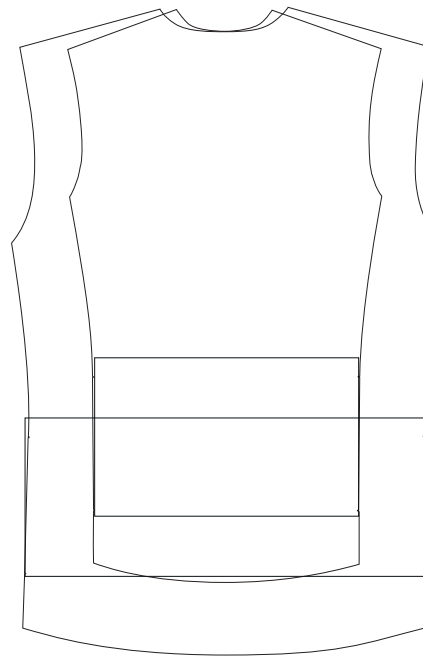

SLEEVES

SIDE

FRONT

SIDE

BACK

PACE SPORTSWEAR TEMPLATE

STYLE : LONG SLEEVE SET-IN CYCLING JERSEY

SIZES : ADULT S-3XL

PRINT METHOD : DIGITAL - VECTOR or RASTER

LONG SLEEVE SET-IN COMP