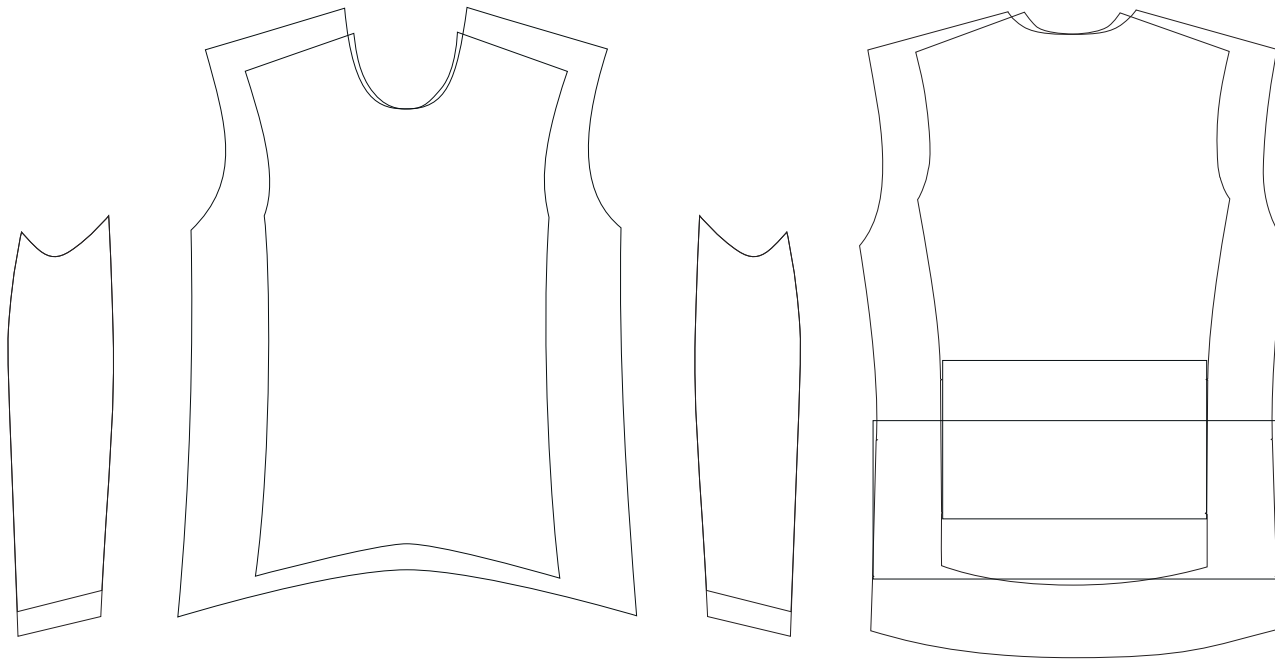

COLLARS - POINT OR BOX

SIDE

FRONT

SIDE

BACK

POCKET SIZES

PACE SPORTSWEAR TEMPLATE

STYLE : SLEEVELESS SET-IN CYCLING JERSEY

SIZES : ADULT S-3XL

PRINT METHOD : DIGITAL - VECTOR or RASTER

SLEEVELESS SET-IN COMP