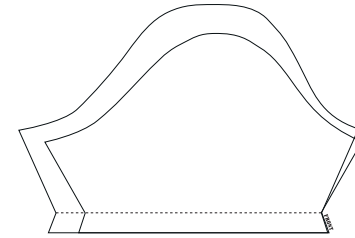

COLLAR

SLEEVES

SIDE

FRONT

SIDE

BACK

POCKET SIZES

PACE SPORTSWEAR TEMPLATE

STYLE : WOMENS SET-IN CYCLING JERSEY

SIZES : ADULT S-XL

PRINT METHOD : DIGITAL-VECTOR or RASTER

WOMENS SET-IN COMP