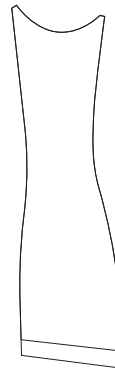

COLLAR

SLEEVES

SIDE

FRONT

SIDE

BACK

POCKET SIZES

PACE SPORTSWEAR TEMPLATE

STYLE : WOMENS SET-IN CYCLING JERSEY

SIZES : ADULT S-XL

PRINT METHOD : DIGITAL-VECTOR or RASTER

WOMENS SET-IN COMP