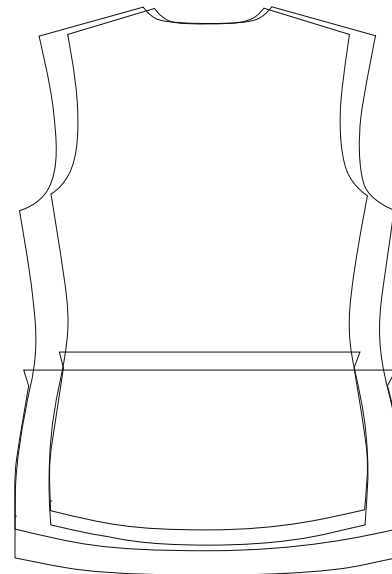

COLLAR

SLEEVES

SIDE

FRONT

SIDE

BACK

POCKET SIZES

PACE SPORTSWEAR TEMPLATE

STYLE : WOMENS SET-IN CYCLING JERSEY

SIZES : ADULT S-XL

PRINT METHOD : DIGITAL-VECTOR or RASTER

WOMENS SET-IN COMP