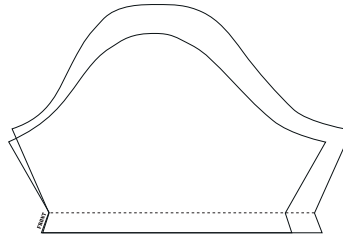

COLLAR

SLEEVES

SIDE

FRONT

SIDE

BACK

POCKET SIZES

PACE SPORTSWEAR TEMPLATE

STYLE : WOMENS SET-IN CYCLING JERSEY

SIZES : ADULT S-XL

PRINT METHOD : DIGITAL-VECTOR or RASTER

WOMENS SET-IN COMP