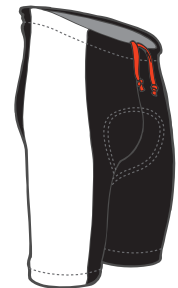

PACE SPORTSWEAR TEMPLATE

STYLE : 8 PANEL SHORT

SIZES : ADULT S-2XL

PRINT METHOD : DIGITAL - VECTOR OR RASTER

8 PANEL SHORT COMP